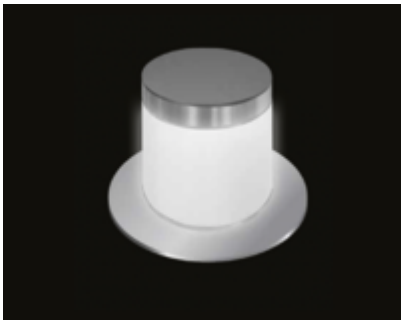

VIVALDI

Vivaldi srl ongoing effort to improve its products, reserves the right to make technical and aesthetic changes effectively without obligation to notice

Images

Vivaldi Design ZEN315L

Vivaldi srl

Via E. Fermi, 8 Z.I. EST - 30020 Noventa di Piave (Venezia) ITALIA
Tel. +39 0421 307825 - info@vivaldigroup.it - www.vivaldigroup.it
P.IVA e C.F. 02880360272