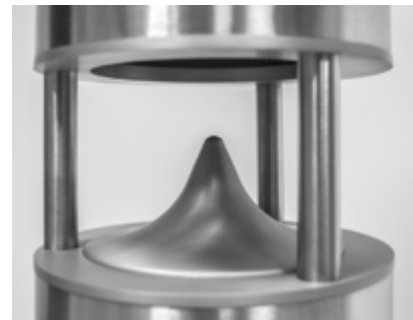

VIVALDI

Protection grade IP65

Vivaldi srl ongoing effort to improve its products, reserves the right to make technical and aesthetic changes effectively without obligation to notice

Images

Vivaldi Design ZEN980

Vivaldi srl

Via E. Fermi, 8 Z.I. EST - 30020 Noventa di Piave (Venezia) ITALIA
Tel. +39 0421 307825 - info@vivaldigroup.it - www.vivaldigroup.it
P.IVA e C.F. 02880360272