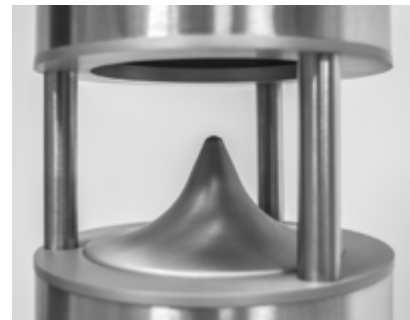

VIVALDI

Protection grade IP65

Vivaldi srl ongoing effort to improve its products, reserves the right to make technical and aesthetic changes effectively without obligation to notice

Images

Vivaldi Design ZEN980

Vivaldi srl

Via E. Fermi, 8 Z.I. EST - 30020 Noventa di Piave (Venezia) ITALIA
Tel. +39 0421 307825 - info@vivaldigroup.it - www.vivaldigroup.it
P.IVA e C.F. 02880360272