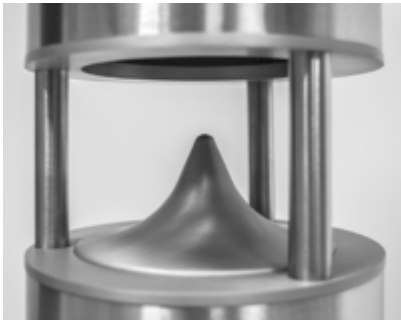

VIVALDI

Images

Vivaldi Design ZEN930

Vivaldi srl

Via E. Fermi, 8 Z.I. EST - 30020 Noventa di Piave (Venezia) ITALIA
Tel. +39 0421 307825 - info@vivaldigroup.it - www.vivaldigroup.it
P.IVA e C.F. 02880360272