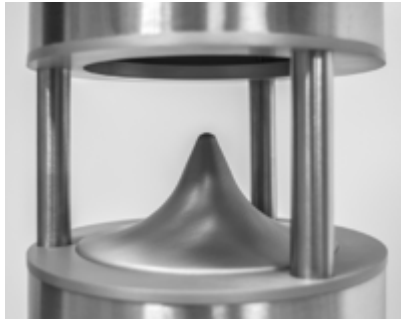

VIVALDI

Images

Vivaldi Design ZEN510

Vivaldi srl

Via E. Fermi, 8 Z.I. EST - 30020 Noventa di Piave (Venezia) ITALIA
Tel. +39 0421 307825 - info@vivaldigroup.it - www.vivaldigroup.it
P.IVA e C.F. 02880360272