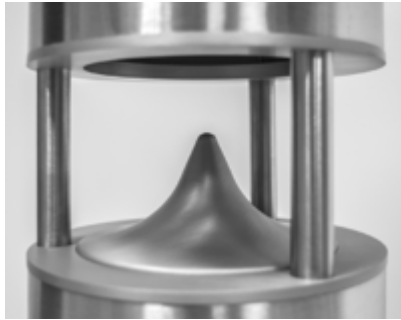

VIVALDI

Images

Vivaldi Design ZEN510

Vivaldi srl

Via E. Fermi, 8 Z.I. EST - 30020 Noventa di Piave (Venezia) ITALIA
Tel. +39 0421 307825 - info@vivaldigroup.it - www.vivaldigroup.it
P.IVA e C.F. 02880360272