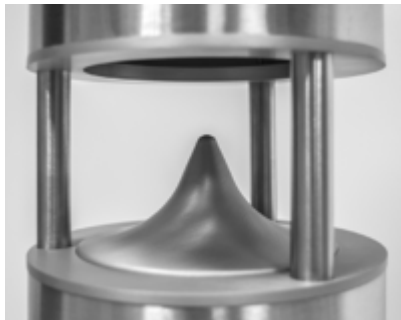

VIVALDI

Vivaldi srl ongoing effort to improve its products, reserves the right to make technical and aesthetic changes effectively without obligation to notice

Images

Vivaldi Design ZEN780

Vivaldi srl

Via E. Fermi, 8 Z.I. EST - 30020 Noventa di Piave (Venezia) ITALIA
Tel. +39 0421 307825 - info@vivaldigroup.it - www.vivaldigroup.it
P.IVA e C.F. 02880360272