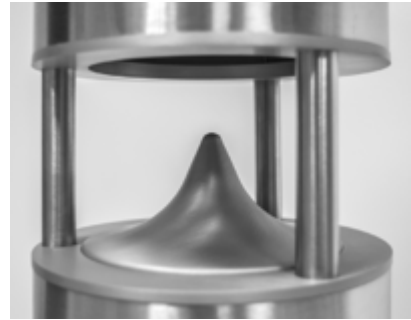

VIVALDI

Images

Vivaldi Design ZEN730

Vivaldi srl

Via E. Fermi, 8 Z.I. EST - 30020 Noventa di Piave (Venezia) ITALIA
Tel. +39 0421 307825 - info@vivaldigroup.it - www.vivaldigroup.it
P.IVA e C.F. 02880360272