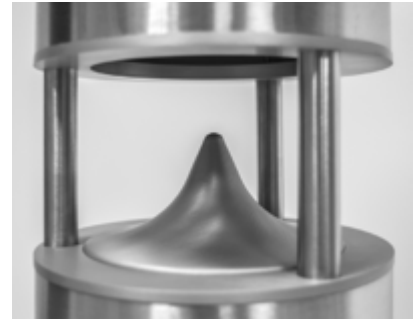

VIVALDI

Images

Vivaldi Design ZEN730

Vivaldi srl

Via E. Fermi, 8 Z.I. EST - 30020 Noventa di Piave (Venezia) ITALIA
Tel. +39 0421 307825 - info@vivaldigroup.it - www.vivaldigroup.it
P.IVA e C.F. 02880360272