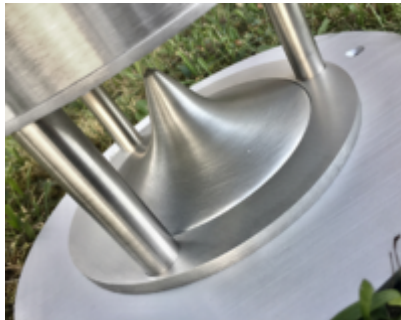

VIVALDI

Images

Vivaldi Design ZEN315

Vivaldi srl

Via E. Fermi, 8 Z.I. EST - 30020 Noventa di Piave (Venezia) ITALIA
Tel. +39 0421 307825 - info@vivaldigroup.it - www.vivaldigroup.it
P.IVA e C.F. 02880360272