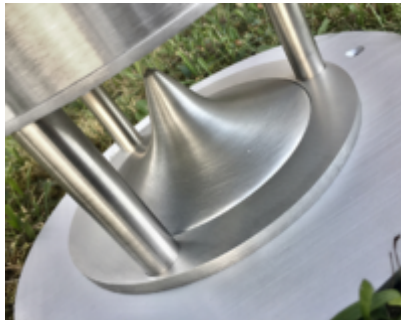

VIVALDI

Images

Vivaldi Design ZEN315

Vivaldi srl

Via E. Fermi, 8 Z.I. EST - 30020 Noventa di Piave (Venezia) ITALIA
Tel. +39 0421 307825 - info@vivaldigroup.it - www.vivaldigroup.it
P.IVA e C.F. 02880360272