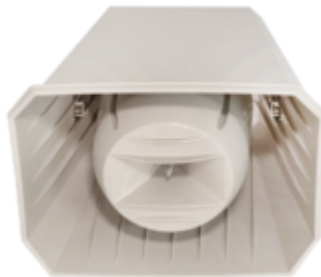

VIVALDI

Images

Vivaldi EN54 PH50HIFI

Vivaldi srl

Via E. Fermi, 8 Z.I. EST - 30020 Noventa di Piave (Venezia) ITALIA
Tel. +39 0421 307825 - info@vivaldigroup.it - www.vivaldigroup.it
P.IVA e C.F. 02880360272