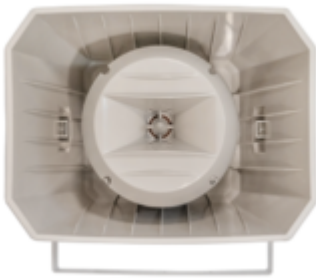

VIVALDI

Images

Vivaldi EN54 PH50HIFI

Vivaldi srl

Via E. Fermi, 8 Z.I. EST - 30020 Noventa di Piave (Venezia) ITALIA
Tel. +39 0421 307825 - info@vivaldigroup.it - www.vivaldigroup.it
P.IVA e C.F. 02880360272